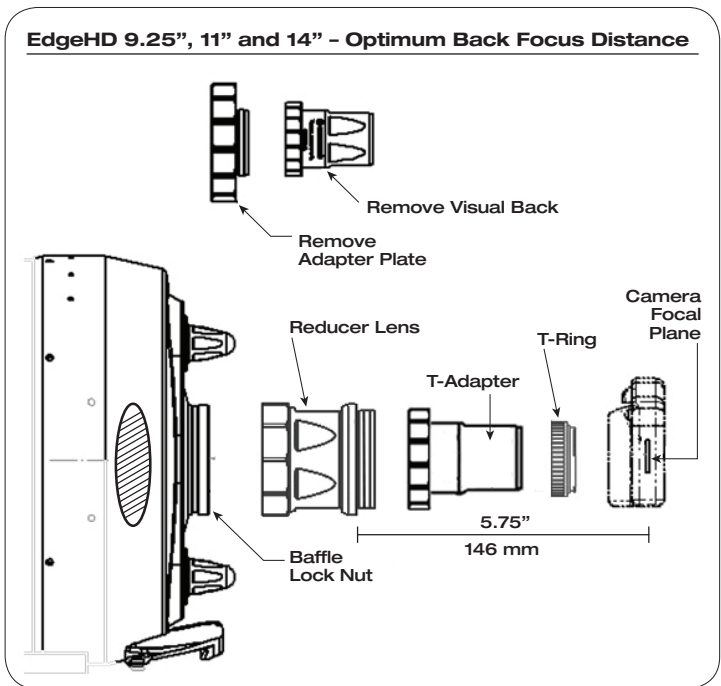

For best performance, it is highly recommended that you position your camera as close to the recommended optimal spacing as possible. It is best to maintain optimal spacing to within 1-3 mm depending on the size of your imaging sensor. As your imaging chip gets larger (farther off-axis), maintaining optimal spacing becomes more critical. Being inside of focus (too short) tends to affect the outermost edge of the field of view when using a relatively large sensor (17 mm or greater). Being outside of focus (too long) tends to produce elongated star images towards the edge and

could run the risk of running out of focus travel on your EdgeHD optical tube. In general it is better to be slightly inside of focus than outside of focus.

Figure 1 - Optimum Spacing for EdgeHD 9.25/11/14